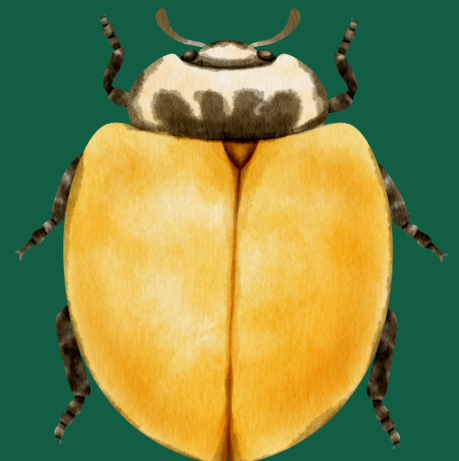

The background features a central pink watercolor splash. Surrounding it are several watercolor illustrations of ladybugs and beetles: a yellow beetle with black spots at the top, a red ladybug with black spots on the left, a black and white beetle with orange spots on the right, a yellow beetle with black spots on the right, a black beetle with orange spots at the bottom left, and a red ladybug with black spots at the bottom right. The top and bottom edges have green watercolor washes.

online maszatklub

Katica párkereső

Adonis-katica

Kétpettyes katica

Fenyő-kedvelő katica

Mocsári katica

Hétpettyes katica

Harlekin katica

Tizennégypettyes katica

Huszonkétpettyes katica

Vörösfenyő-kedvelő
katica

Adonis-katica

Kétpettyes katica

Fenyő-kedvelő katica

Mocsári katica

Hétpettyes katica