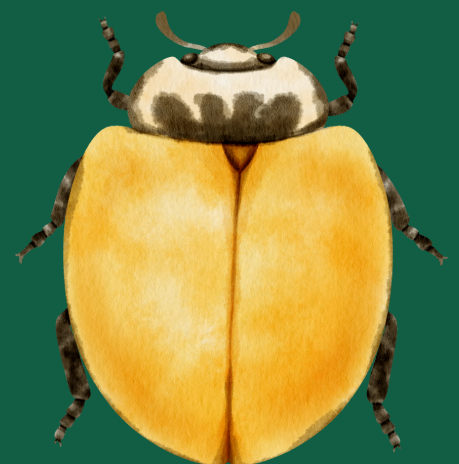

The background features a central pink watercolor splash. Surrounding it are several watercolor illustrations of ladybugs and beetles: a yellow beetle with black spots at the top, a red ladybug with black spots on the left, a black and white beetle with orange spots on the right, a yellow beetle with black spots on the right, a black beetle with orange spots at the bottom left, and a red ladybug with black spots at the bottom right. The top and bottom edges have green watercolor washes.

online maszatklub

Katica párkereső

Adonis-katica

Kétpettyes katica

Fenyő-kedvelő katica

Mocsári katica

Hétpettyes katica

Harlekin katica

Tizennégypettyes katica

Huszonkétpettyes katica

Vörösfenyő-kedvelő
katica

Adonis-katica

Kétpettyes katica

Fenyő-kedvelő katica

Mocsári katica

Hétpettyes katica

Harlekin katica

Tizennégyettyes katica

Huszonkétpettyes katica

Vörösfenyő-kedvelő katica